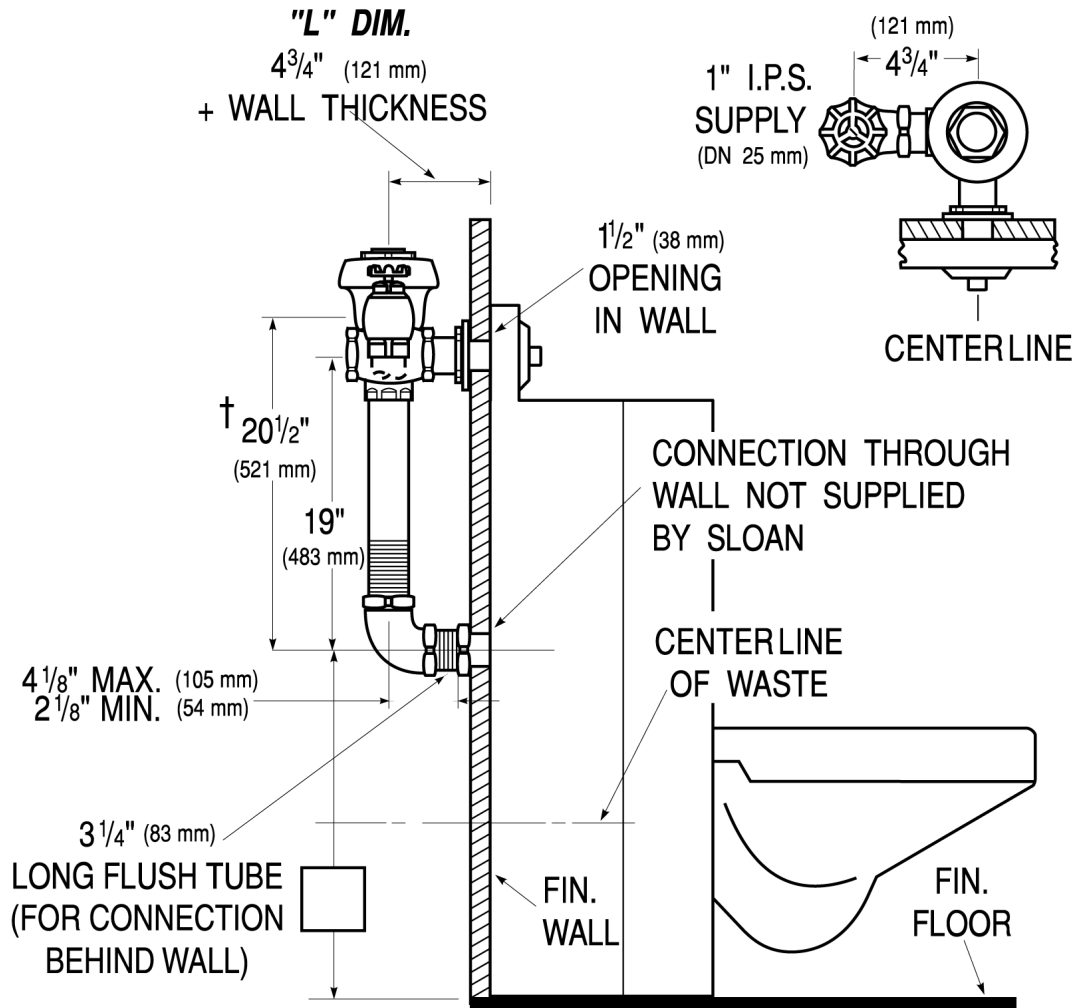

CODE NUMBER

3918002

DESCRIPTION

3.5 gpf, Rough Brass Finish, Rear Spud, Single Flush, Less Push Button, Royal® Concealed Manual Specialty Water Closet Flushometer.

DETAILS

- Flush Volume: 3.5 gpf (13.2 Lpf)
- Finish: Rough Brass (RB)
- Valve: Diaphragm
- Valve Body Material: Semi-red Brass
- Fixture Type: Water Closet
- Fixture Connection: Rear Spud
- Rough-In Dimension: 20 ½" (521mm)
- Spud Coupling: 1 ½" (38mm)
- Supply Pipe: 1" (25mm)
- Push Button: Less (L/C9A)

VALVE OPERATING PRESSURE (FLOWING)

15–80 PSI (103–552 kPa). Specific fixtures may require greater minimum flowing pressure - consult manufacturer requirements.

DOWNLOADS

- [Concealed Flushometer Installation Instructions for Stainless Steel Fixtures](#)
- [Control Stop Repair and Maintenance Guide](#)
- [Flush Connections Flanges Repair and Maintenance Guide](#)
- [Tail Piece Repair and Maintenance Guide](#)
- [Additional Downloads](#)

NOTES

All information contained within this document subject to change without notice.

Looking for other variations of the ROYAL 601 product? [View the general spec sheet with all options.](#)

[Find a compatible urinal](#) for this flushometer.

[Find a compatible water closet](#) for this flushometer.

Sloan 10500 Seymour Ave, Franklin Park, IL 60131

Phone: 800.982.5839 • Fax: 800.447.8329 • sloan.com

ROUGH-IN

Sloan 10500 Seymour Ave, Franklin Park, IL 60131
 Phone: 800.982.5839 • Fax: 800.447.8329 • sloan.com